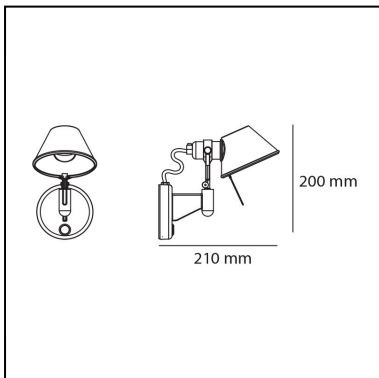

Tolomeo Micro Faretto LED - 2700K - with dimmable switch

Michele De Lucchi
Giancarlo Fassina

IP20   

LUMINAIRE

- Watt: **7W**
- Voltage: **100V-240V**
- Delivered lumen output: **620lm**
- CCT: **2700K**
- Efficiency: **71%**
- Efficacy: **88.63lm/W**
- CRI: **90**
- Dimmer Typology: **Microswitch Dimmer**

In the Faretto version, the head of the Tolomeo lamp is fixed directly to a wall mount and is free to move in any direction just like in the iconic table lamp version. Controlled with the dimmer placed on the head or on the frame, it becomes a useful instrument of light for private spaces but also for work and hospitality environments.

FEATURES

- Product Code: **A0436W00**
- Colour: **Aluminium**
- Installation: **Wall**
- Material: **Aluminium**
- Series: **Design Collection**
- design by: **Michele De Lucchi, Giancarlo Fassina**

DIMENSIONS

- Length: **110 mm**
- Height: **200 mm**
- Depth: **200 mm**
- Glow Wire Test: **750°**

SOURCES INCLUDED

- Category: **Led**
- Number: **1**
- Watt: **7W**
- Delivered lumen output: **676lm**
- Color temperature (K): **2700K**
- CRI: **90**
- Color Tolerance: **MacAdam 2SDCM**
- Efficacy: **99lm/W**
- Service Life: **50000-L90**